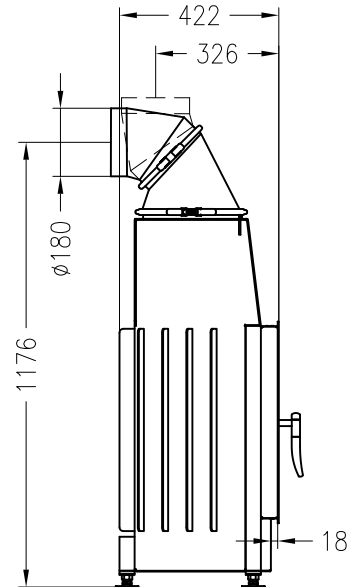

Fireplace insert Mini S-4S

hinged door

Linear 4S

as at: 11/2010

front view
M~1:20

side view
M~1:20

concealed window frame,
ceramic glass framed on 2 sides,
printed on 4 sides

horizontal section
M~1:10