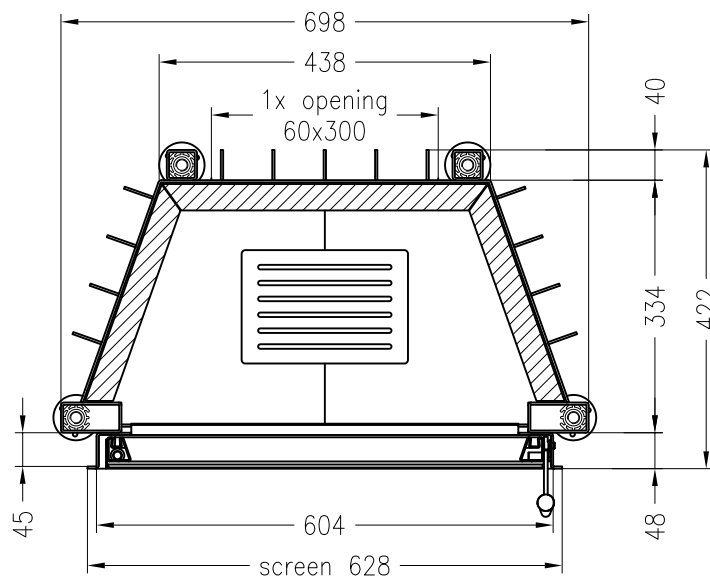

Fireplace insert Mini S-4S

hinged door

Linear 4S

as at: 11/2010

front view
M~1:20

side view
M~1:20

concealed window frame,
ceramic glass framed on 2 sides,
printed on 4 sides

horizontal section
M~1:10