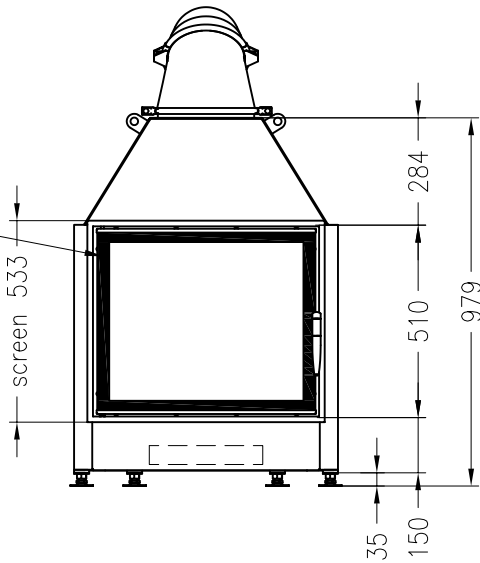

Fireplace insert Mini S-4S

hinged door

Linear 4S

as at: 11/2010

front view
M~1:20

side view
M~1:20

concealed window frame,
ceramic glass framed on 2 sides,
printed on 4 sides

horizontal section
M~1:10